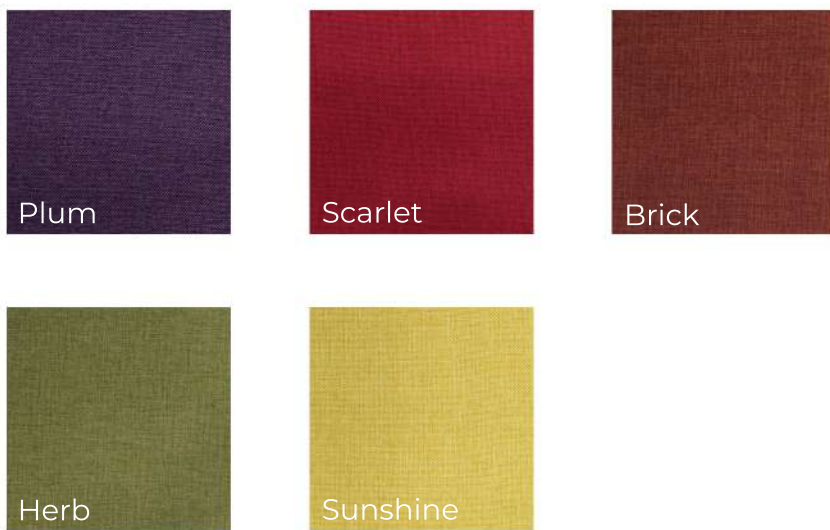

**Colour Options | Light & Dark Colours**

**Colour Options | Cool Colours**

**Colour Options | Warm Colours**

THE COLOURS SHOWN ARE INDICATIVE ONLY & MAY VARY BETWEEN DYE LOTS.  
FOR BETTER COLOUR REPRESENTATION, PLEASE CONTACT US FOR A COLOUR CARD.